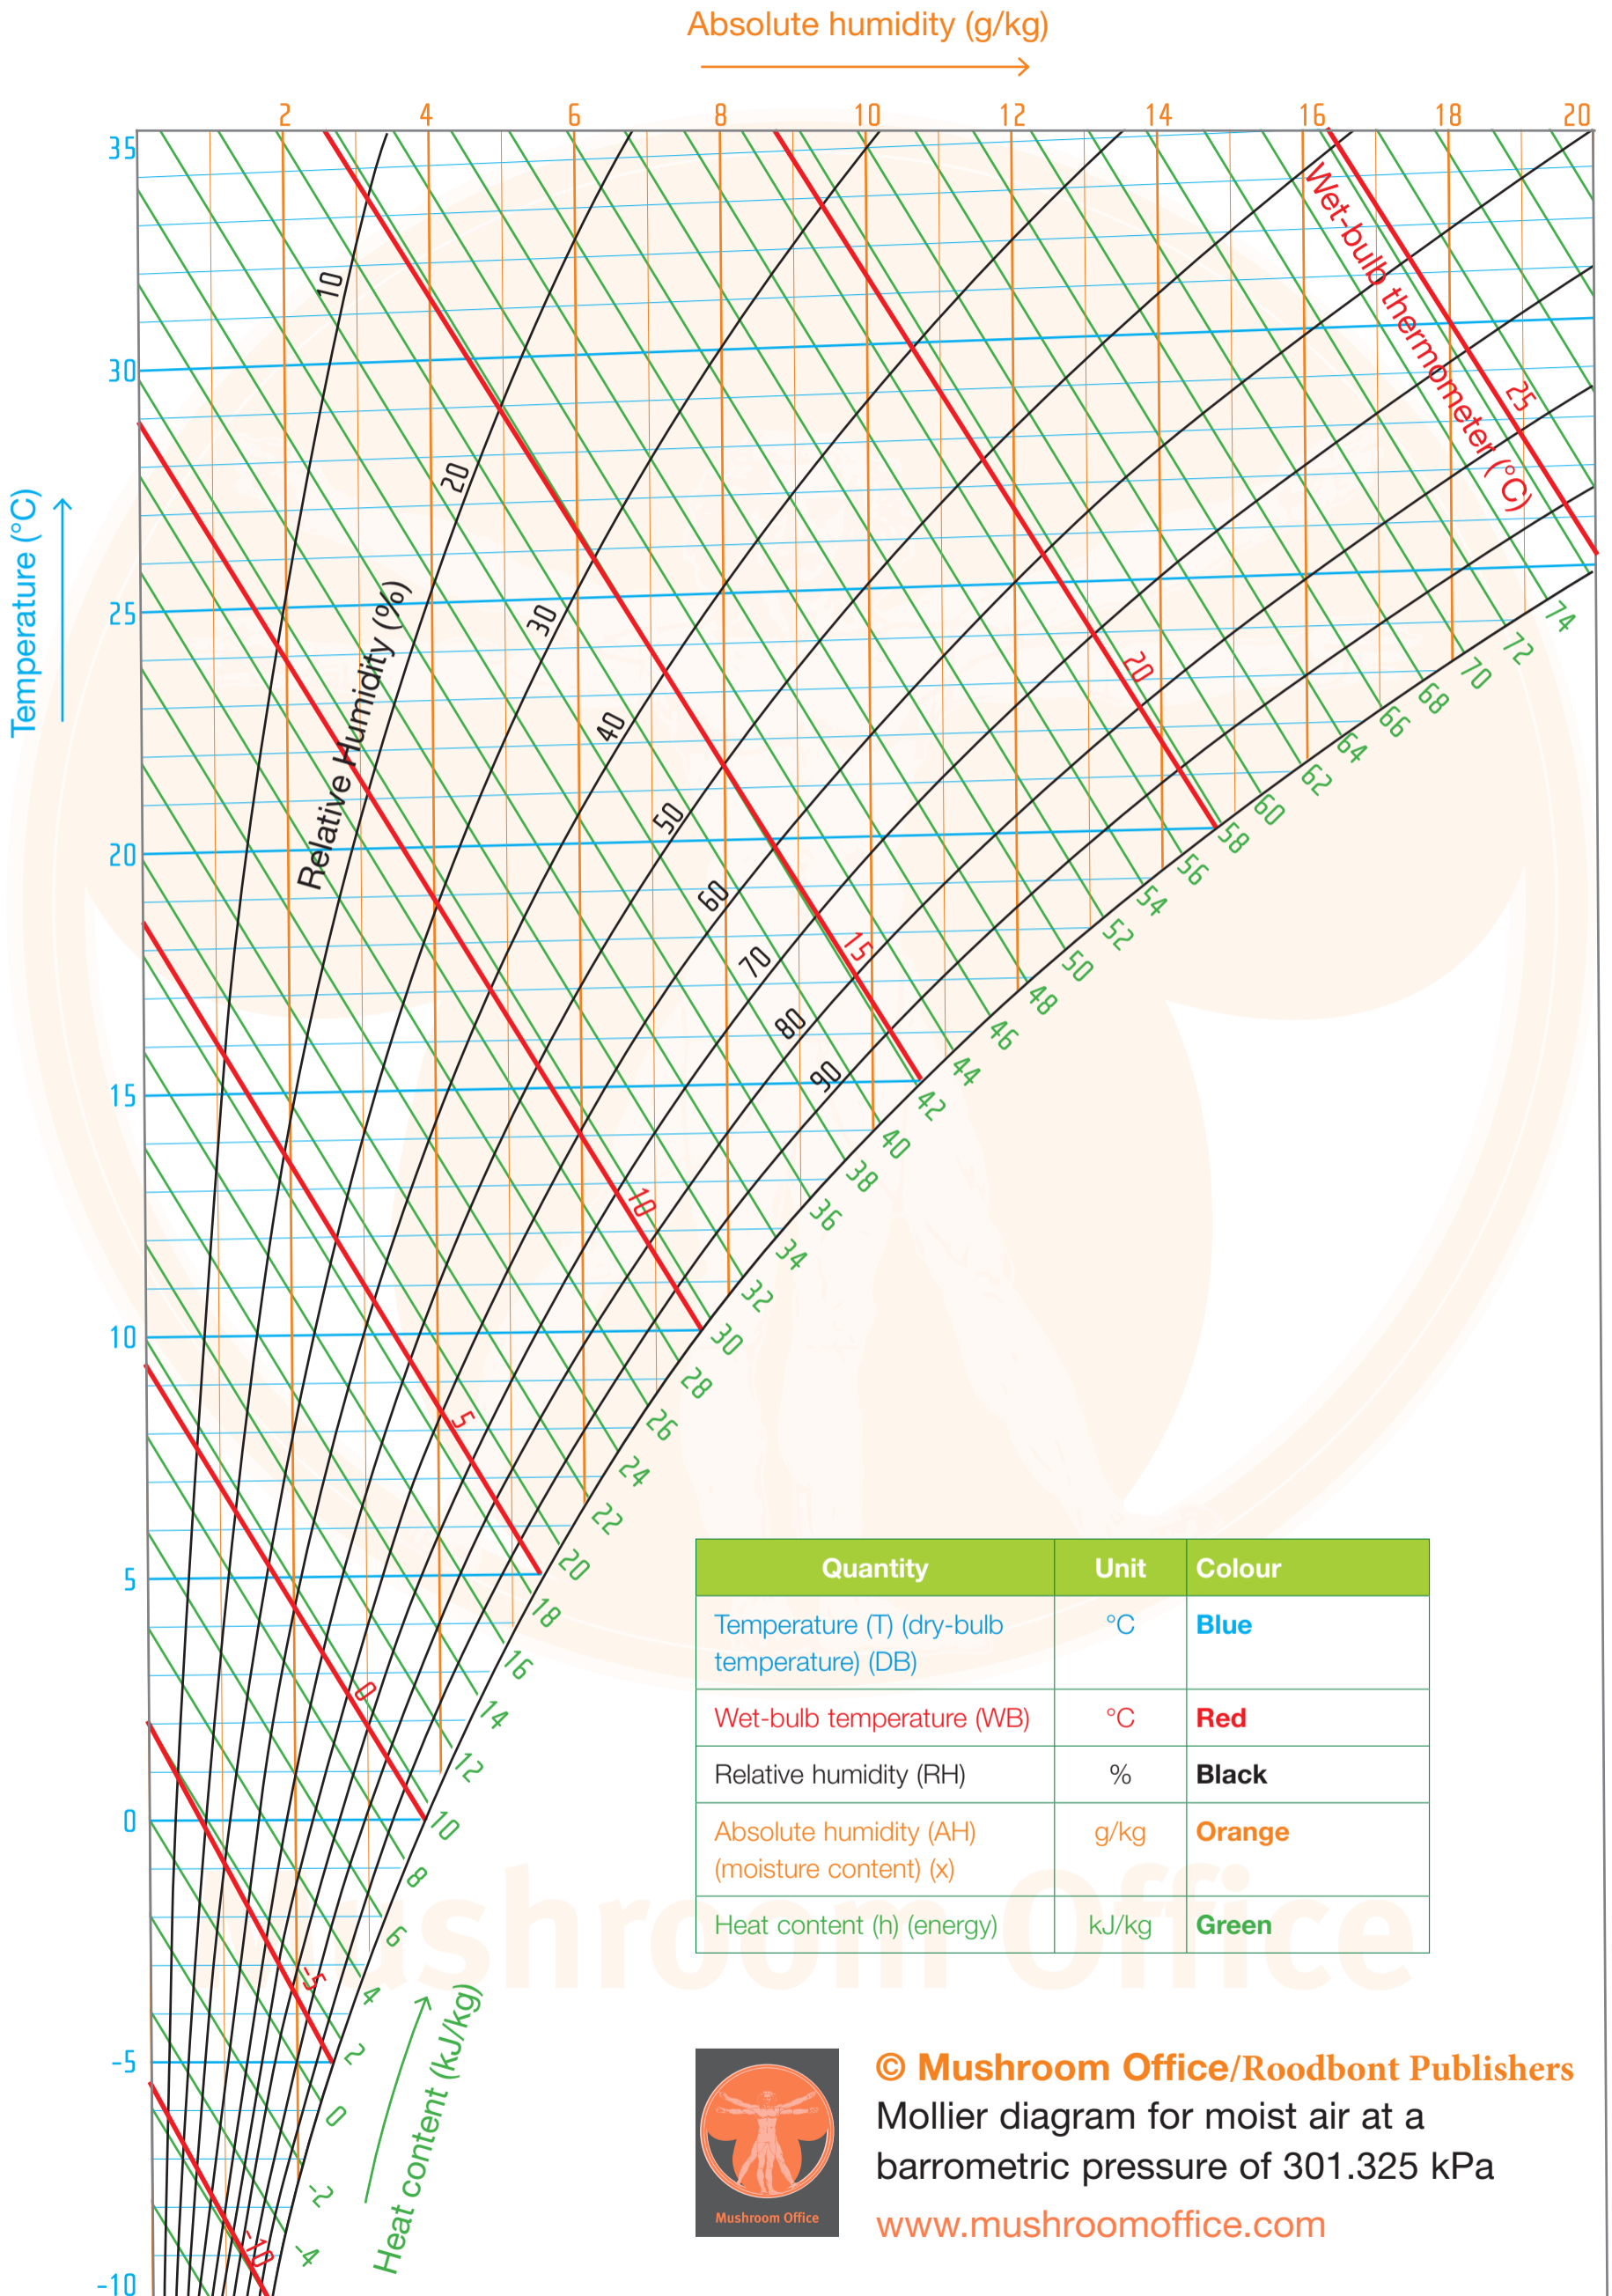

# Mollier diagram

© Mushroom Office/Roodbont Publishers  
 Mollier diagram for moist air at a barometric pressure of 301.325 kPa  
[www.mushroomoffice.com](http://www.mushroomoffice.com)